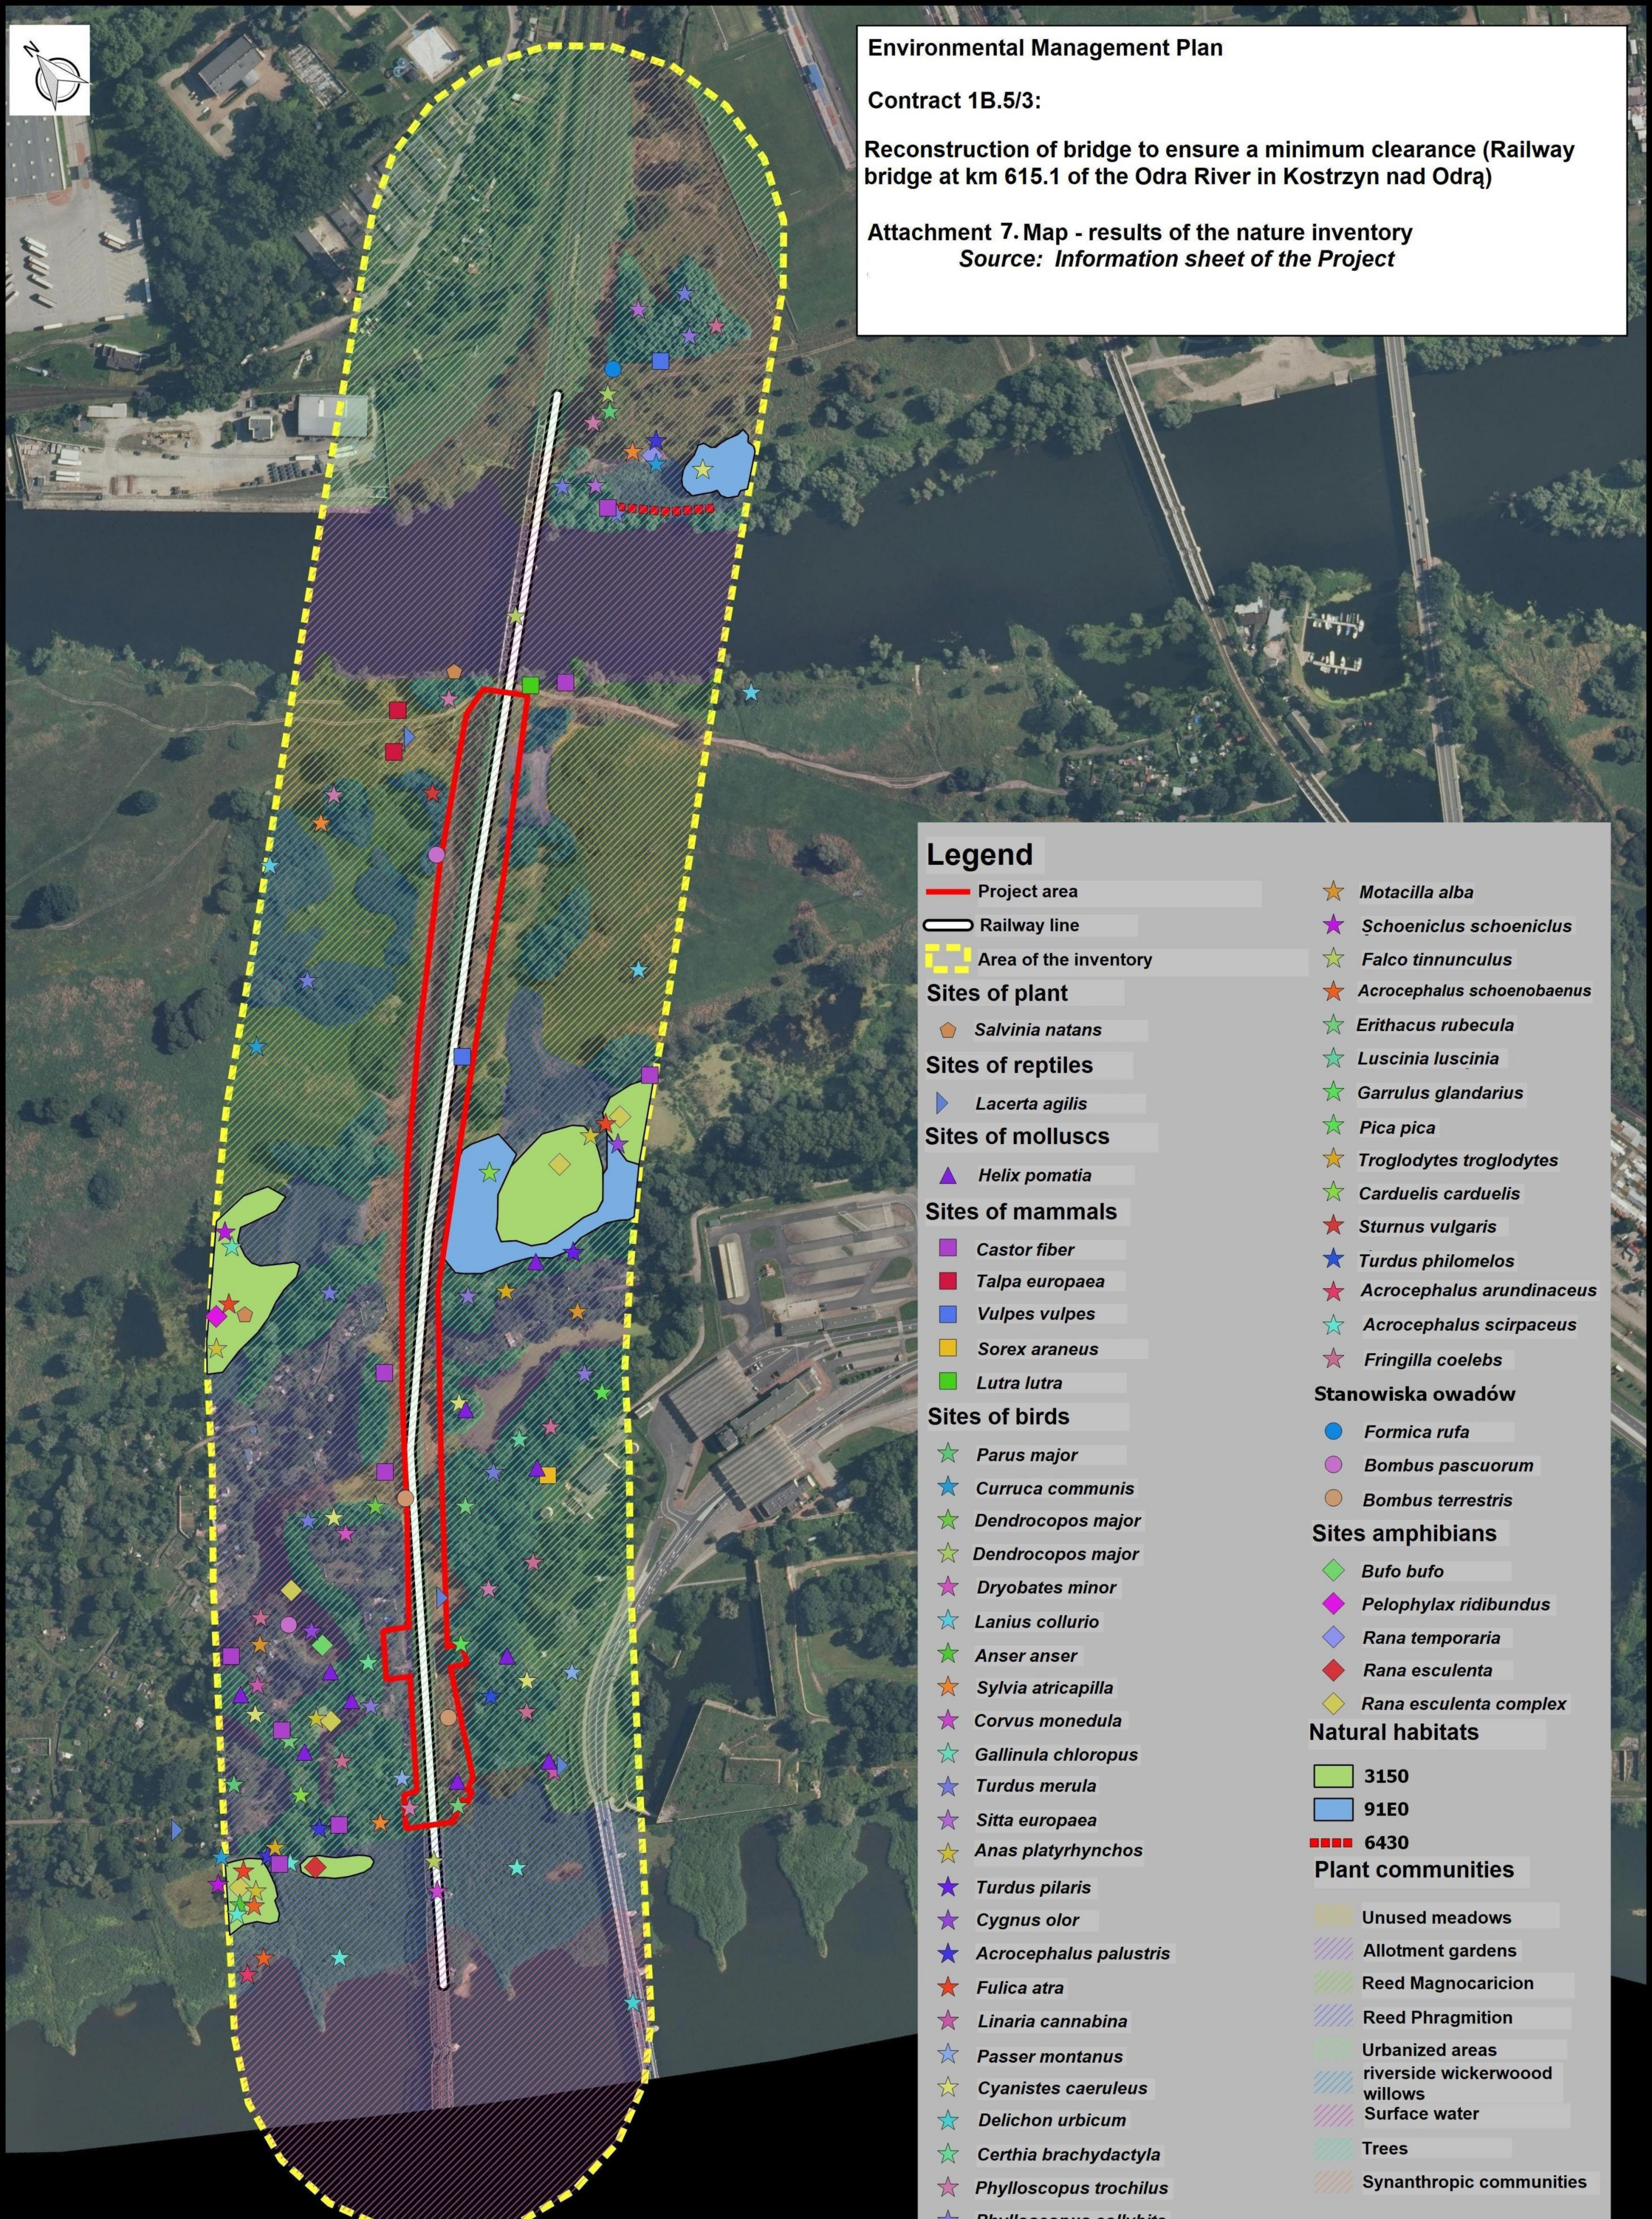

Environmental Management Plan

Contract 1B.5/3:

Reconstruction of bridge to ensure a minimum clearance (Railway bridge at km 615.1 of the Odra River in Kostrzyn nad Odrą)

Attachment 7. Map - results of the nature inventory

Source: Information sheet of the Project