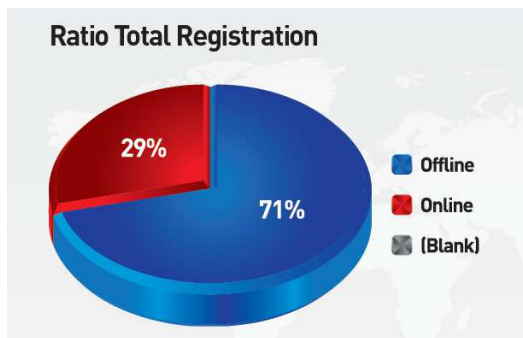

Impression from Visitors