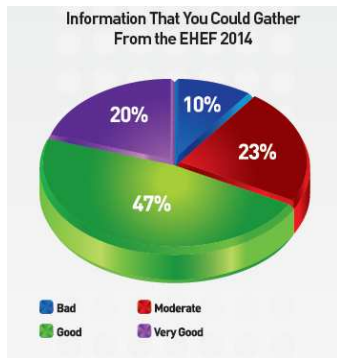

Impression from Visitors