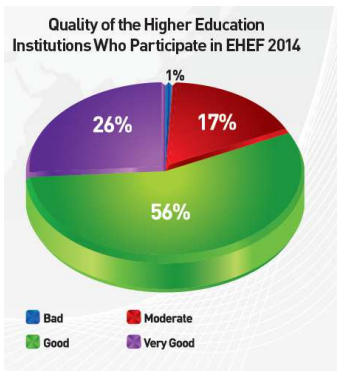

Impression from Visitors