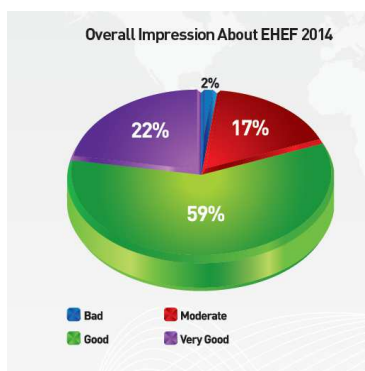

Impression from Visitors