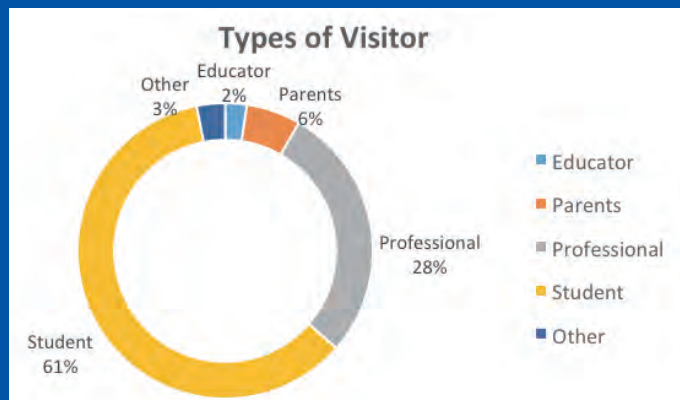

Fee Chart

BOOTH	DESCRIPTION	FEE
TAIPEI (14-15 Oct)	- Rental of a 3m×2.5m×2.5m(H) standard booth - An English-speaking Taiwanese booth assistant - Air-conditioning and lighting within opening hours - Wireless internet access - On-site photocopy, printing and fax services - Basic cleaning and security service - All PR activities to promote the fair	NTD 78,000
TAICHUNG (16 Oct)	- Rental of a table booth - An English-speaking Taiwanese booth assistant - Air-conditioning and lighting within opening hours - Wireless internet access - All PR activities to promote the fair	NTD 18,000
AD Page	DESCRIPTION	FEE
1	1 advertisement page (A5 size, colour) within the fair catalogue (next to your institution page)	NTD 20,000
2	1 INNER cover advertisement page (A5 size, colour) (only 2 pages available)	NTD 60,000
3	1 OUTER cover advertisement page (A5 size, colour) on the back of the fair catalogue (only 1 page available)	NTD 80,000

REGISTRATION : Please visit our website at www.eef-taiwan.org.tw

IV. EEFT 2015 in numbers

	Taipei	Tainan	Total
Countries with universities in attendance	10	8	N/A
Number of booths	119	53	N/A
Number of visitors	7,466	1,211	8,677

Profile of Visitors

Fields of Interest (Top 5 in 2015)

- Business and Administration
- Literature / Translation & Interpretation
- Social Sciences
- Art / Performance / Design
- Tourism / Hotel Management / Culinary Art