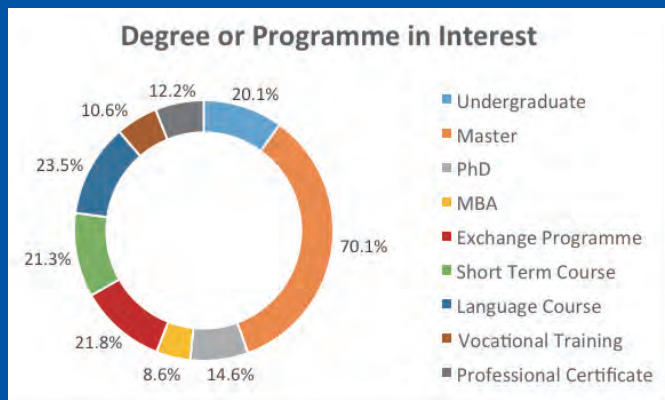

Fee Chart

BOOTH	DESCRIPTION	FEE
TAIPEI (14-15 Oct)	- Rental of a 3m×2.5m×2.5m(H) standard booth - An English-speaking Taiwanese booth assistant - Air-conditioning and lighting within opening hours - Wireless internet access - On-site photocopy, printing and fax services - Basic cleaning and security service - All PR activities to promote the fair	NTD 78,000
TAICHUNG (16 Oct)	- Rental of a table booth - An English-speaking Taiwanese booth assistant - Air-conditioning and lighting within opening hours - Wireless internet access - All PR activities to promote the fair	NTD 18,000
AD Page	DESCRIPTION	FEE
1	1 advertisement page (A5 size, colour) within the fair catalogue (next to your institution page)	NTD 20,000
2	1 INNER cover advertisement page (A5 size, colour) (only 2 pages available)	NTD 60,000
3	1 OUTER cover advertisement page (A5 size, colour) on the back of the fair catalogue (only 1 page available)	NTD 80,000

REGISTRATION : Please visit our website at www.eef-taiwan.org.tw

IV. EEFT 2015 in numbers

	Taipei	Tainan	Total
Countries with universities in attendance	10	8	N/A
Number of booths	119	53	N/A
Number of visitors	7,466	1,211	8,677

Profile of Visitors

Fields of Interest (Top 5 in 2015)

- Business and Administration
- Literature / Translation & Interpretation
- Social Sciences
- Art / Performance / Design
- Tourism / Hotel Management / Culinary Art