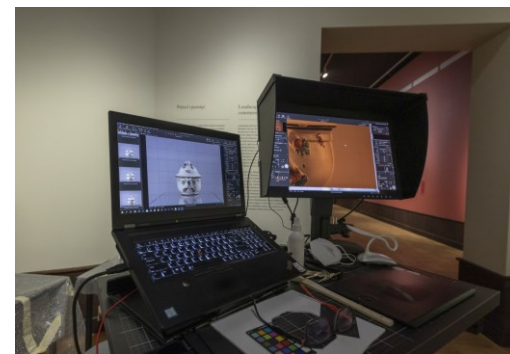

Doposażenie stanowisk do digitalizacji zbiorów