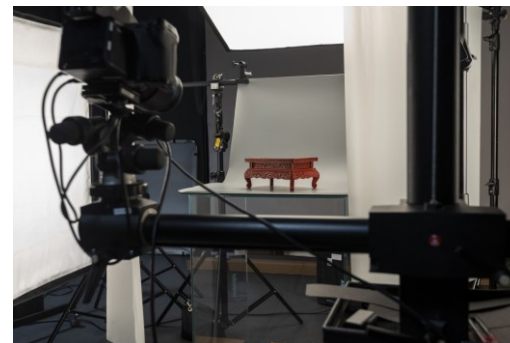

Doposażenie stanowisk do digitalizacji zbiorów